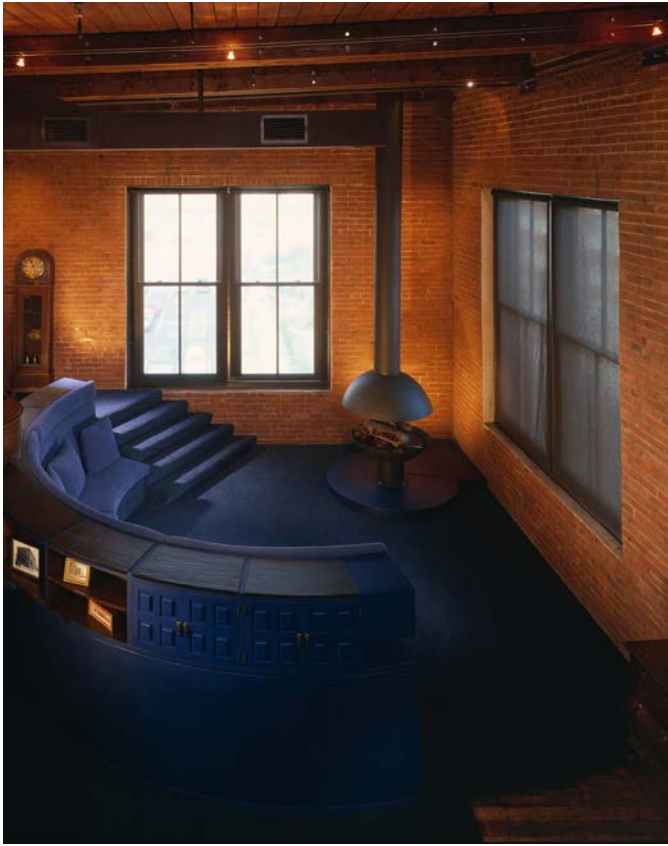

Canal view of the **Kingman Building**, looking south, with the loft on the top floor, right corner.

Entry **corridor** looking north.

Client: Dr. French Hickman
Completed: June 2001
Scope: Renovation of an Industrial Warehouse into Loft Living 2,560 s.f.
Cost: \$200,000
Awards: International Design Magazine, 2002 I.D. Annual Design Review. Design Distinction Winner - Environments

Description:

This project consisted of renovating the 5th floor of a 1910 industrial warehouse into loft living. The goal was to create a “babe magnet” for a single, eccentric orthodontist whose life adventures include NASCAR racing, blues songwriting and blues harmonica. In other words, create a living space that fits the personality of Doc Blue. We also wanted to incorporate his eclectic mix of furniture and artifacts collected during his 70 year lifetime.

Architectural Concept:

- Make a dramatic blue room for Doc Blue that is best described as a “pad.”
- Create a great party room.
- Arrange the living room space and the upper bedrooms to view the River Canal five floors below on the street level.
- Create a space that inserts modern forms into the warehouse volume. Let historic elements be celebrated and let modern materials be visible. The “floating” round loft deck provides the central form that defines the “attitude” of the space.
- Consider the antique furniture and artifacts as sculpture. Suspend Doc Blue’s childhood saddle from the ceiling as a reminder of “flying through the air on the back of old Topsy.”
- Doc Blue constructed the woven cable handrail of the round loft deck just as he weaves stainless steel wire for orthodontic braces for teeth.

D O C

B L U E

Circular living room "pit" with fireplace. View looking west.

Master bedroom view with existing wood floor and antique furniture "art." View looking east.

"Floating Disc" mezzanine looking south