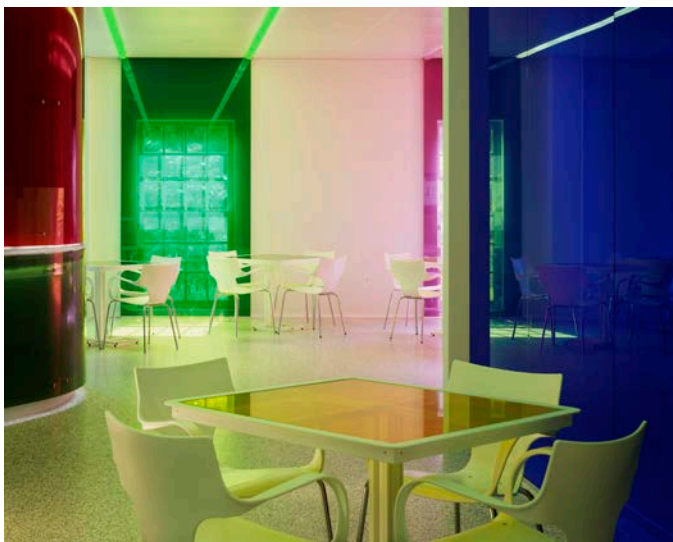

Program Functions:

- Provide alternate and complimentary food and atmosphere to the existing Wildcat Restaurant and Conservatory seating area.
- Consider pizza, Mexican food and pasta.
- Modern space
- "Fiesta" concept / image
- High energy
- "Coolest restaurant in town."
- Seating for 100

Architectural Concept: Imagine...

- A space that will support more than two food types... not themed space.
- All the colors of food we eat. . .
- A space that changes with the sun. . .
- Think fresh, crisp, crayons and rainbows.
- A space that is liquid with color as if you are dining inside a watercolor painting. . .
- Think universal space.
- Think color as concept. . .

Looking north at drinks counter. Brick pizza oven is enclosed by red Polygal panels and big plasma monitor lets diners know when their order is ready.

Looking east at Dining Room. Pizza oven is on left with red and green 3 FORM resin panel enclosure and backlit blue glass wall is at right.