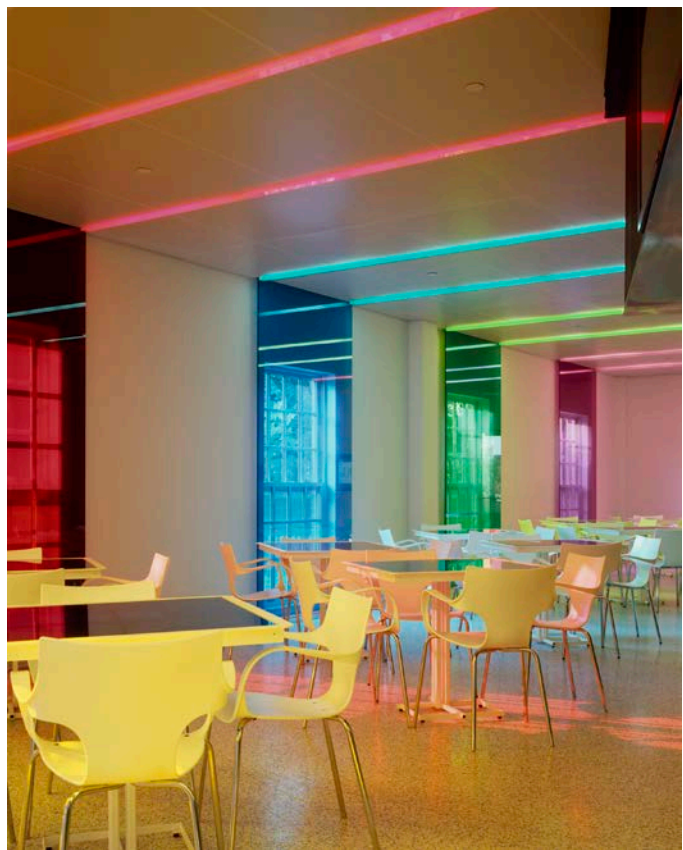

Program Functions:

- Provide alternate and complimentary food and atmosphere to the existing Wildcat Restaurant and Conservatory seating area.
- Consider pizza, Mexican food and pasta.
- Modern space
- "Fiesta" concept / image
- High energy
- "Coolest restaurant in town."
- Seating for 100

Looking north at drinks counter. Brick pizza oven is enclosed by red Polygal panels and big plasma monitor lets diners know when their order is ready.

Looking east at Dining Room. Pizza oven is on left with red and green 3 FORM resin panel enclosure and backlit blue glass wall is at right.

Partial south elevation

F U E L C A F E A T C H E S A P E A K E

Looking out east windows. Table design by the Architects.

Looking south in Dining Room. Self order touch screen is visible at right.

Looking south in Dining Room. Windows with colored laminated glass are at left and exit door with colored laminated glass is visible at right.

Looking south at Dining Room. Serving / cooking counter is at left and self order touch screen is at middle.

F U E L C A F E A T C H E S A P E A K E

Looking east at entry. Self order touch screen is at left.