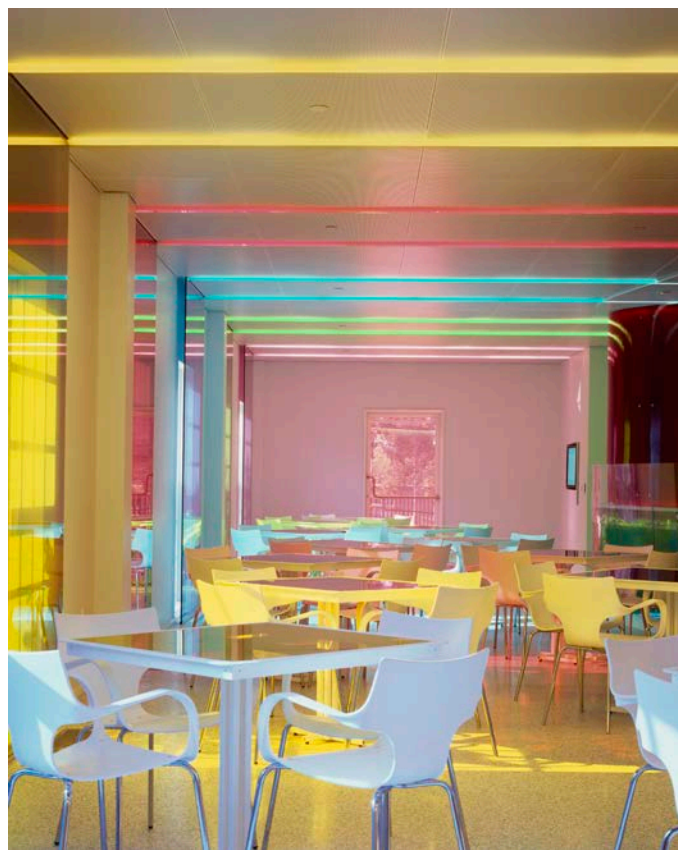

Program Functions:

- Provide alternate and complimentary food and atmosphere to the existing Wildcat Restaurant and Conservatory seating area.
- Consider pizza, Mexican food and pasta.
- Modern space
- "Fiesta" concept / image
- High energy
- "Coolest restaurant in town."
- Seating for 100

Looking north at drinks counter. Brick pizza oven is enclosed by red Polygal panels and big plasma monitor lets diners know when their order is ready.

Looking east at Dining Room. Pizza oven is on left with red and green 3 FORM resin panel enclosure and backlit blue glass wall is at right.

Partial south elevation

F U E L C A F E A T C H E S A P E A K E

Looking out east windows. Table design by the Architects.

Looking south in Dining Room. Self order touch screen is visible at right.

Looking south in Dining Room. Windows with colored laminated glass are at left and exit door with colored laminated glass is visible at right.

Looking south at Dining Room. Serving / cooking counter is at left and self order touch screen is at middle.

F U E L C A F E A T C H E S A P E A K E

Looking east at entry. Self order touch screen is at left.