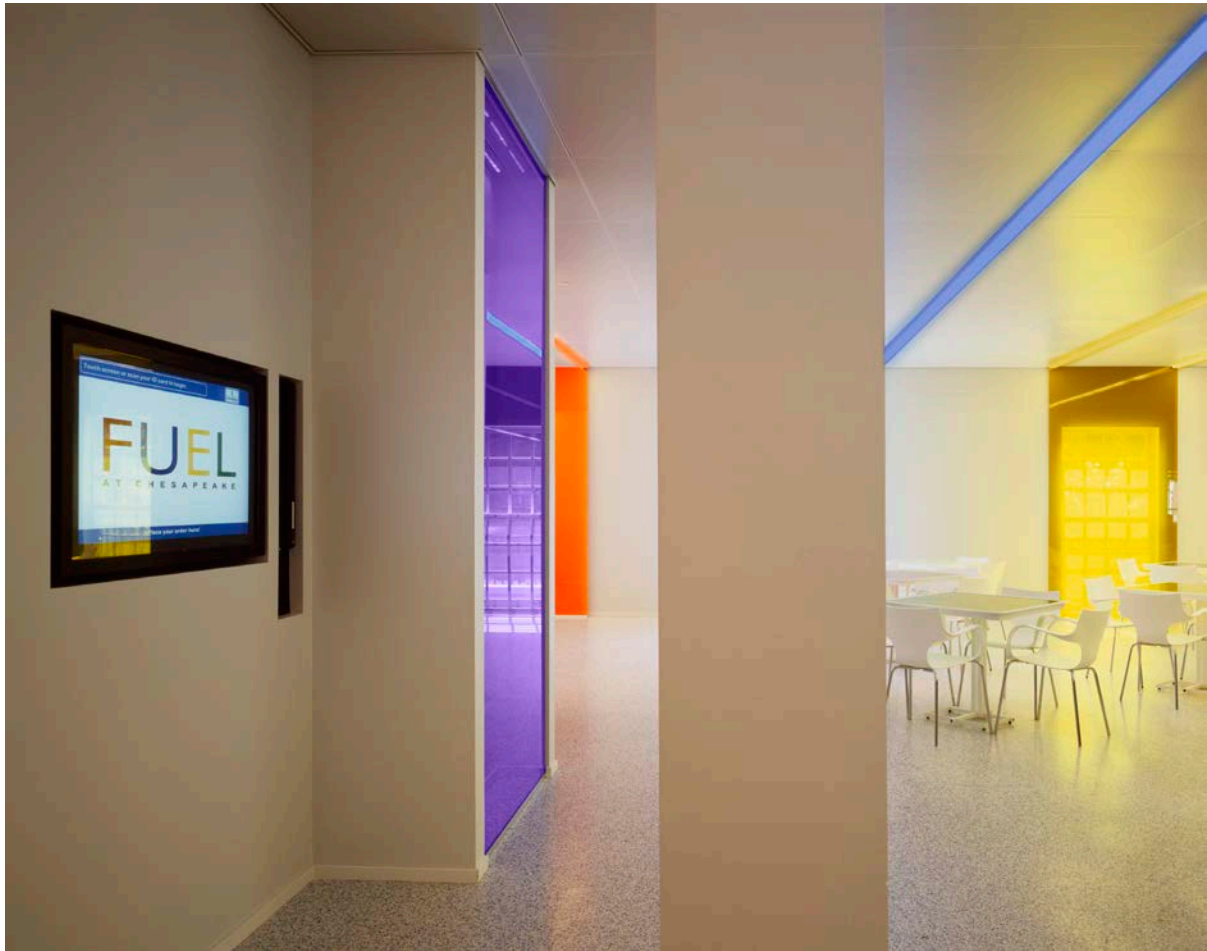

Program Functions:

- Provide alternate and complimentary food and atmosphere to the existing Wildcat Restaurant and Conservatory seating area.
- Consider pizza, Mexican food and pasta.
- Modern space
- "Fiesta" concept / image
- High energy
- "Coolest restaurant in town."
- Seating for 100

Looking north at drinks counter. Brick pizza oven is enclosed by red Polygal panels and big plasma monitor lets diners know when their order is ready.

Looking east at Dining Room. Pizza oven is on left with red and green 3 FORM resin panel enclosure and backlit blue glass wall is at right.

Partial south elevation

F U E L C A F E A T C H E S A P E A K E

Looking out east windows. Table design by the Architects.

Looking south in Dining Room. Self order touch screen is visible at right.

Looking south in Dining Room. Windows with colored laminated glass are at left and exit door with colored laminated glass is visible at right.

Looking south at Dining Room. Serving / cooking counter is at left and self order touch screen is at middle.

F U E L C A F E A T C H E S A P E A K E

Looking east at entry. Self order touch screen is at left.